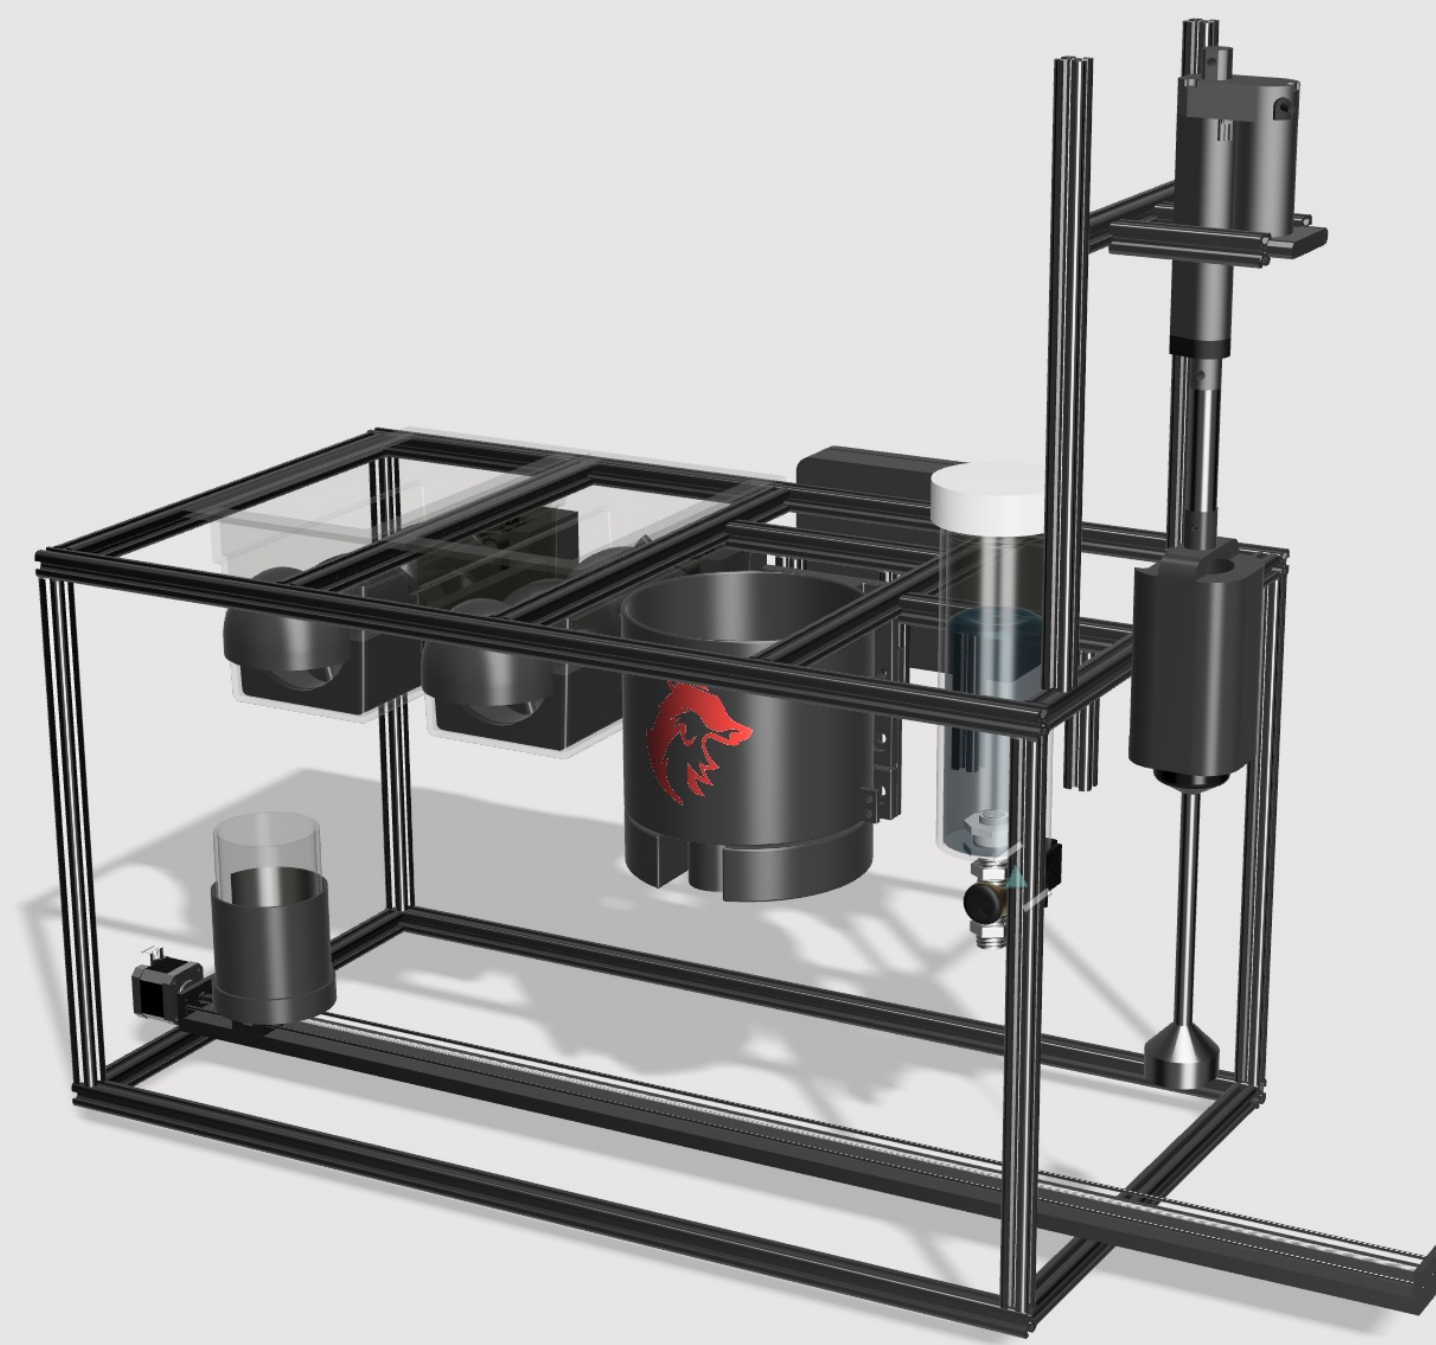

## THE SOLUTION

Introducing **Pack Power Blend**, the automatic protein shake and smoothie making machine. In addition to making smoothies and shakes, the Pack Power Blend machine can:

- Make customized smoothies from pre-set options or create entirely new, personalized smoothies.
- Rapidly blends smoothies in just over a minute, ensuring convenience.
- Save customer data, allowing users to save their favorite recipes under their accounts

## THE PROTOTYPE

### Prototype 1

- Featured a conveyor belt system
- Ball valve system for liquid
- A paddle wheel system controlled the proportioning of fruit
- Mounted to plywood and supported by planks
- No user interface, controlled

### Prototype 2

- Featured a sliding actuator system
- More sophisticated phone user interface
- Archimedes screw was utilized to resolve the issue of jamming
- Featured a cleaning system