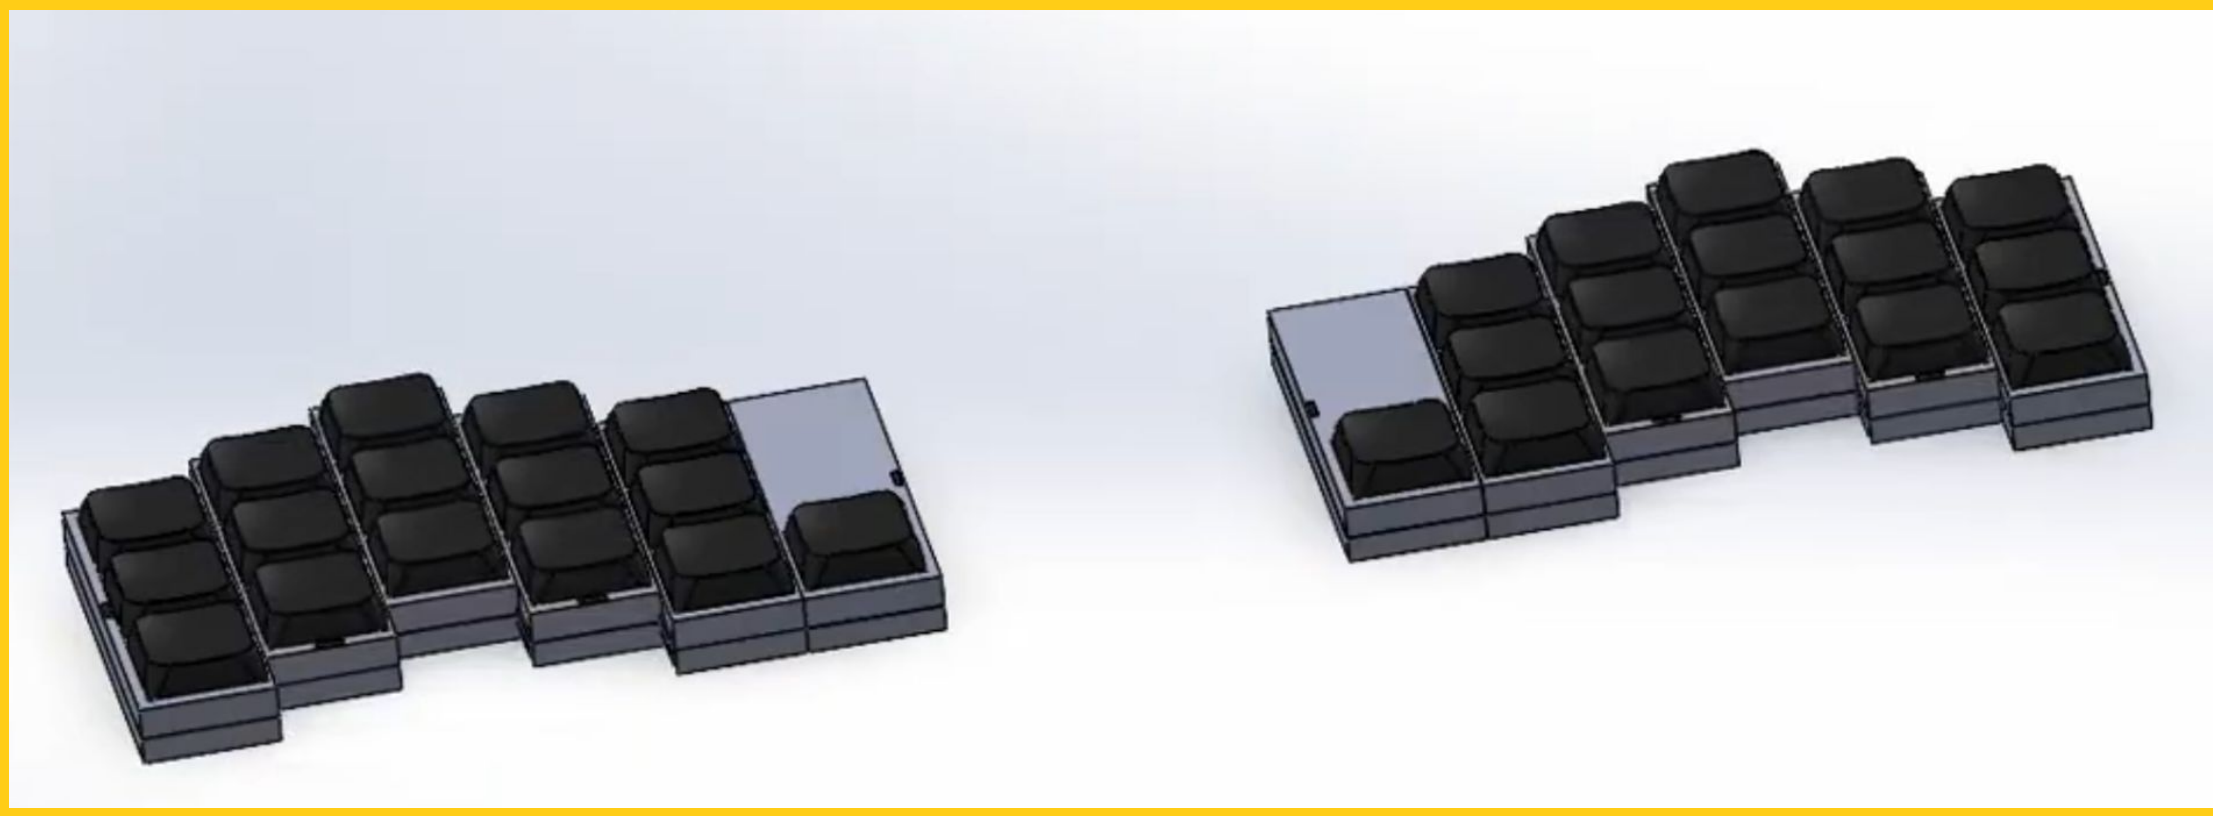

The Pocket Operator

Experience The Ultimate Comfort, Anywhere You Go

Introducing the first-of-its-kind ergonomic mechanical keyboard designed for the modern nomad. Unparalleled comfort with the convenience of portability.

Ultimate Comfort, Uncompromising Portability

We've reimagined ergonomic design to bring you a keyboard that reduces strain without the traditional bulk. Its compact size and light weight mean you can enjoy the benefits of ergonomic typing whether you're at a café, on a plane, or nestled at your home office.

Tailored to Your Touch

Not all fingers are the same, and neither should all keyboards be. Our mechanical switches are designed for durability and responsiveness, ensuring every keystroke is comfortable, accurate, and satisfying.