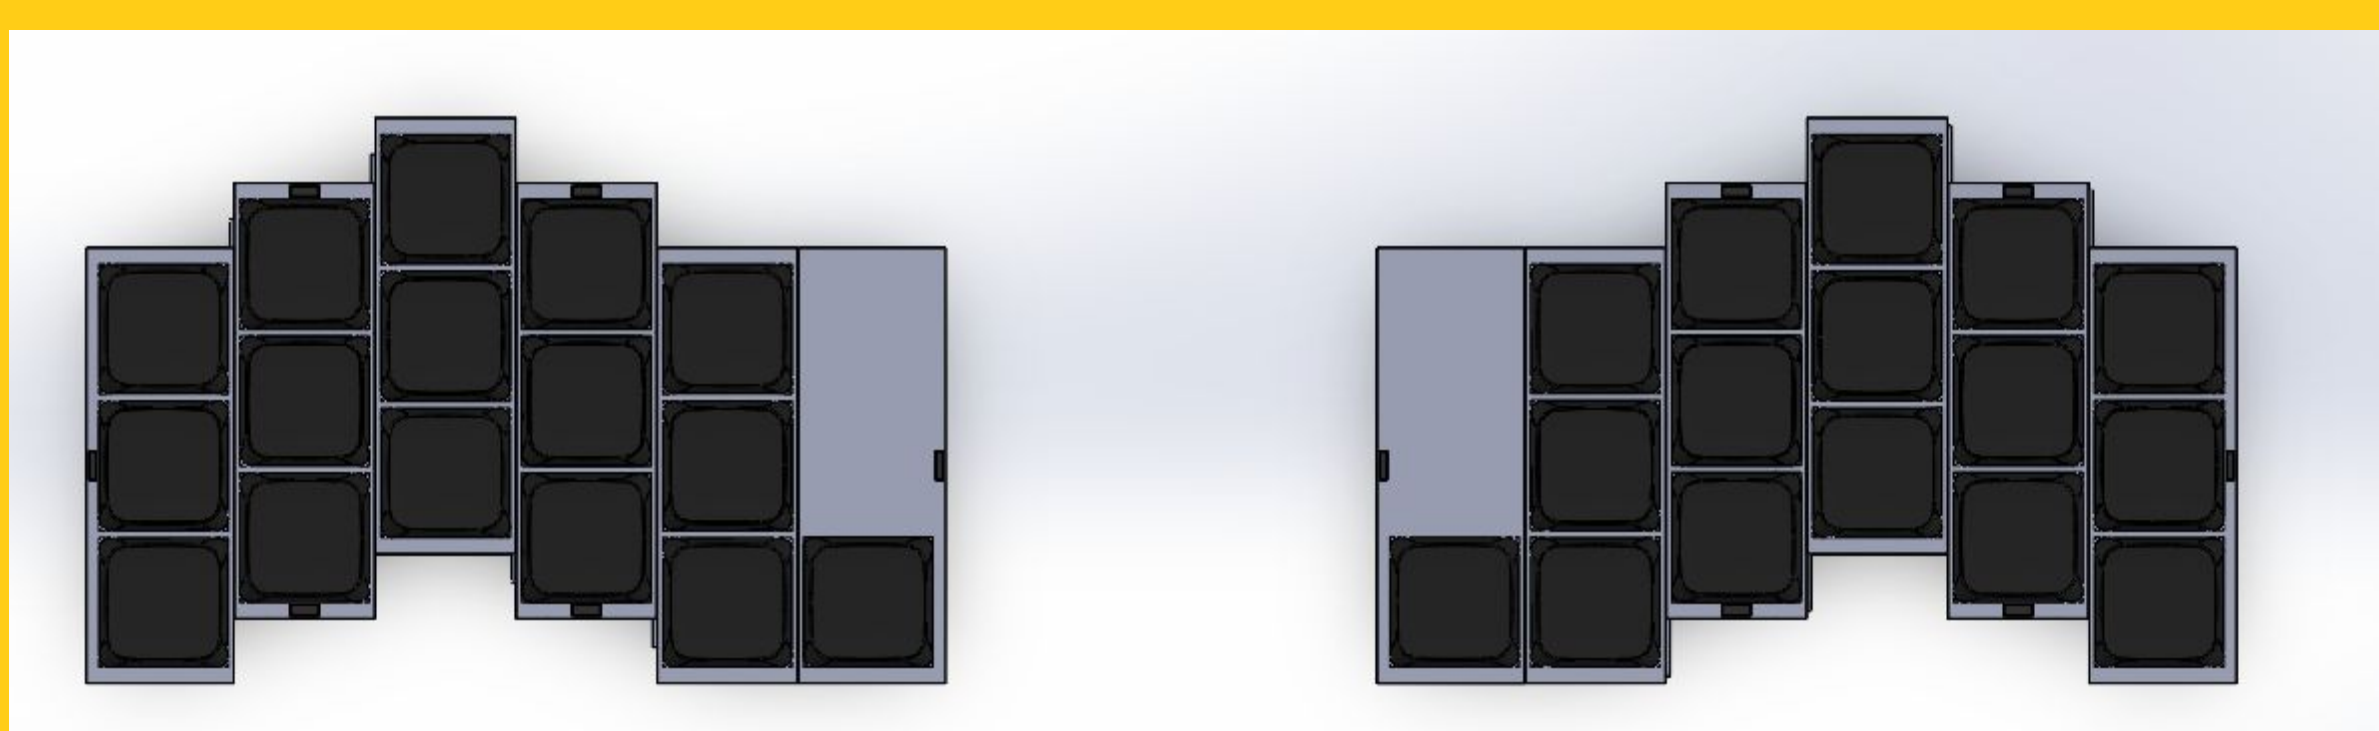

Your Typing Experience, Reimagined

Learn more